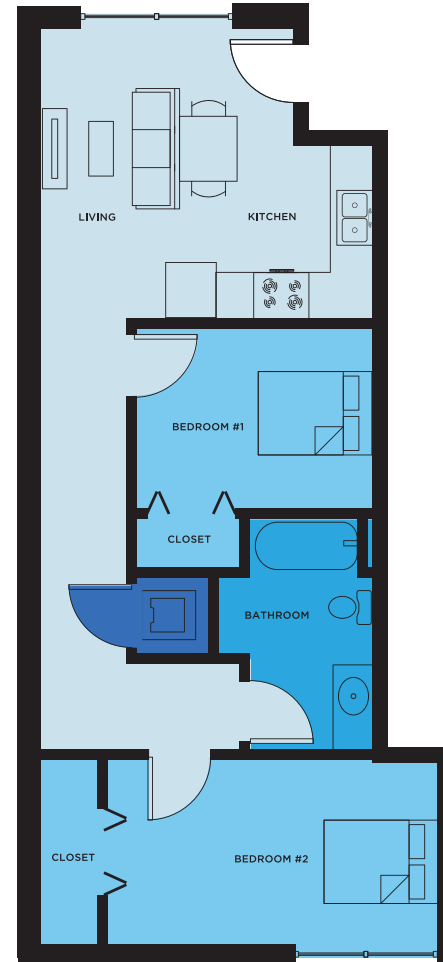

Unit G

ADAPTABLE

2 Bedroom 660 sq. ft.

LIVING/KITCHEN

BEDROOM

BATHROOM

LAUNDRY

Unit K

ADAPTABLE

2 Bedroom 499 sq. ft.

LIVING/KITCHEN

BEDROOM

BATHROOM

LAUNDRY

Unit L

ACCESSIBLE

2 Bedroom 684 sq. ft.

LIVING/KITCHEN

BEDROOM

BATHROOM

LAUNDRY

Unit O

ADAPTABLE

2 Bedroom 708 sq. ft.

LIVING/KITCHEN

BEDROOM

BATHROOM

LAUNDRY