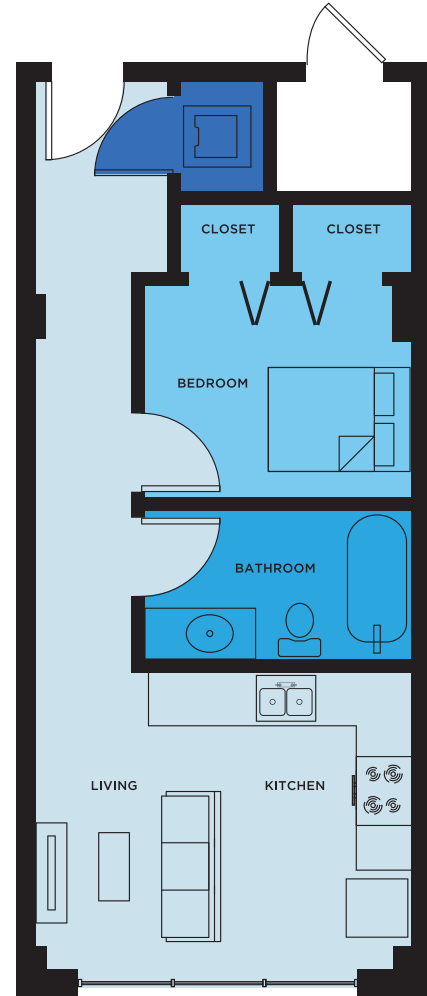

Unit G

ADAPTABLE

2 Bedroom 660 sq. ft.

LIVING/KITCHEN

BEDROOM

BATHROOM

LAUNDRY

Unit K

ADAPTABLE

2 Bedroom 499 sq. ft.

LIVING/KITCHEN

BEDROOM

BATHROOM

LAUNDRY

Unit L

ACCESSIBLE

2 Bedroom 684 sq. ft.

LIVING/KITCHEN

BEDROOM

BATHROOM

LAUNDRY

Unit O

ADAPTABLE

2 Bedroom 708 sq. ft.

LIVING/KITCHEN

BEDROOM

BATHROOM

LAUNDRY