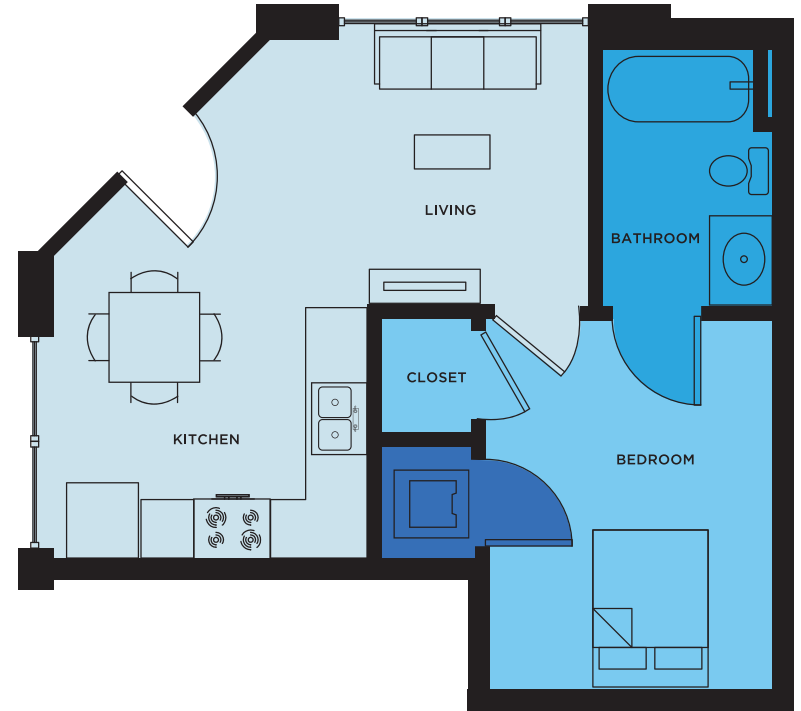

Unit A

ADAPTABLE

1 Bedroom 436 sq. ft.

LIVING/KITCHEN

BEDROOM

BATHROOM

LAUNDRY

Unit B

ADAPTABLE

1 Bedroom 426 sq. ft.

LIVING/KITCHEN

BEDROOM

BATHROOM

LAUNDRY

Unit C

ADAPTABLE

1 Bedroom 575 sq. ft.

LIVING/KITCHEN

BEDROOM

BATHROOM

LAUNDRY

Unit D

ADAPTABLE

1 Bedroom 501 sq. ft.

LIVING/KITCHEN

BEDROOM

BATHROOM

LAUNDRY

Unit E

ADAPTABLE

1 Bedroom 520 sq. ft.

LIVING/KITCHEN