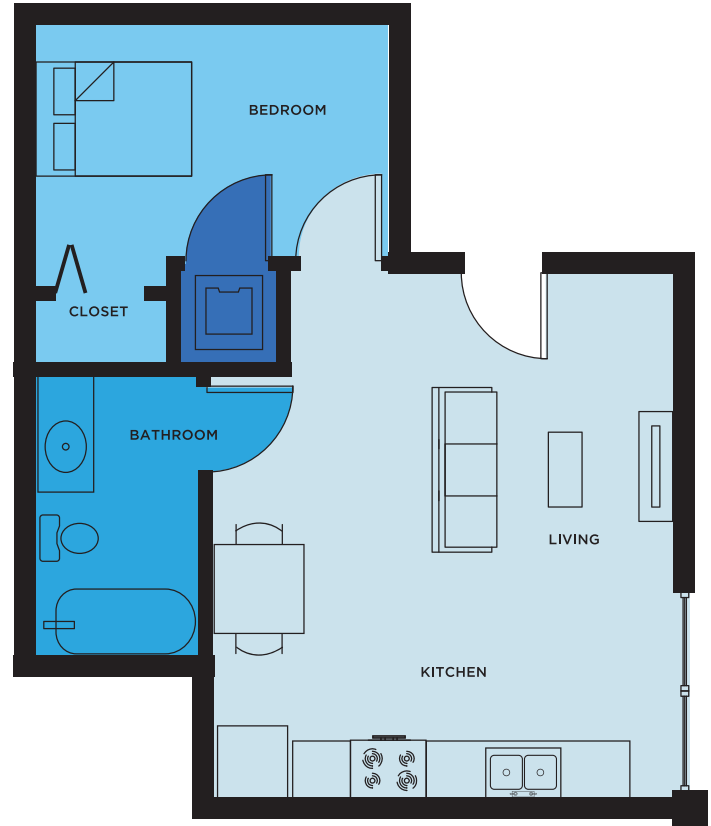

1 Bedroom 575 sq. ft.

LIVING/KITCHEN

BEDROOM

BATHROOM

LAUNDRY

Unit D

ADAPTABLE

1 Bedroom 501 sq. ft.

LIVING/KITCHEN

BEDROOM

BATHROOM

LAUNDRY

Unit E

ADAPTABLE

1 Bedroom 520 sq. ft.

LIVING/KITCHEN

BEDROOM

BATHROOM

LAUNDRY

Unit F

ADAPTABLE

1 Bedroom 386 sq. ft.

LIVING/KITCHEN

BEDROOM

BATHROOM

LAUNDRY

Unit H

ADAPTABLE

1 Bedroom 540 sq. ft.

LIVING/KITCHEN

BEDROOM

BATHROOM