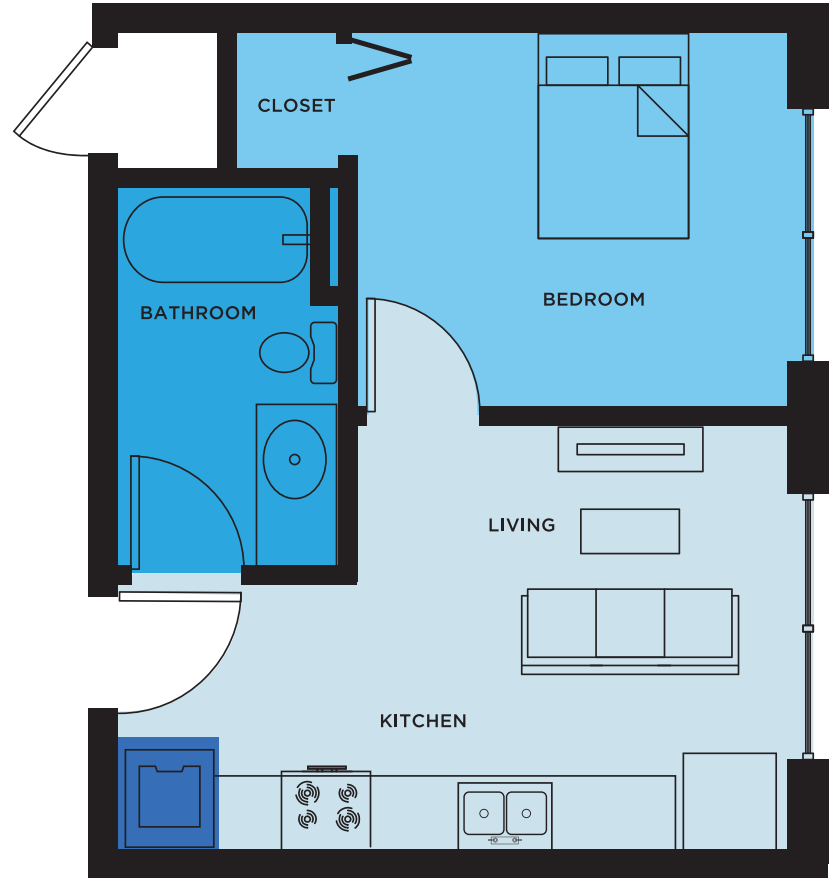

Unit A

ADAPTABLE

1 Bedroom 436 sq. ft.

LIVING/KITCHEN

BEDROOM

BATHROOM

LAUNDRY

Unit B

LIVING/KITCHEN

BEDROOM

BATHROOM

LAUNDRY

Unit Q

ADAPTABLE

1 Bedroom 524 sq. ft.

LIVING/KITCHEN

BEDROOM

BATHROOM

LAUNDRY

Unit R

ADAPTABLE

1 Bedroom 621 sq. ft.

LIVING/KITCHEN

BEDROOM