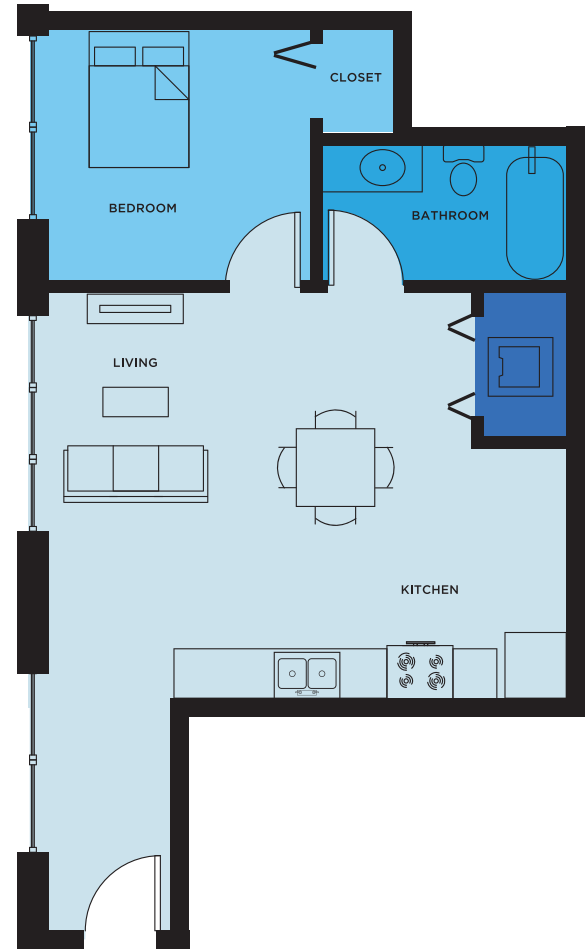

ADAPTABLE

1 Bedroom 426 sq. ft.

LIVING/KITCHEN

BEDROOM

BATHROOM

LAUNDRY

Unit C

ADAPTABLE

1 Bedroom 575 sq. ft.

LIVING/KITCHEN

BEDROOM

BATHROOM

LAUNDRY

Unit D

ADAPTABLE

1 Bedroom 501 sq. ft.

LIVING/KITCHEN

BEDROOM

BATHROOM

LAUNDRY

Unit E

ADAPTABLE

1 Bedroom 520 sq. ft.

LIVING/KITCHEN

BEDROOM

BATHROOM

LAUNDRY

Unit F

ADAPTABLE

1 Bedroom 386 sq. ft.

LIVING/KITCHEN

BEDROOM