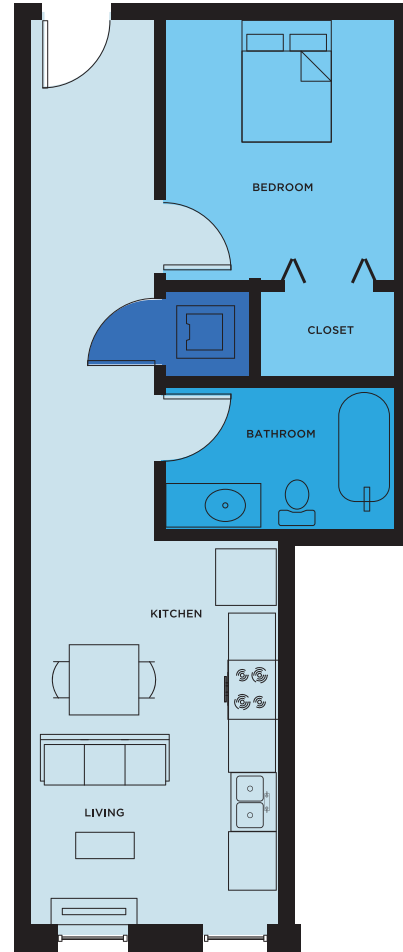

1 Bedroom 575 sq. ft.

LIVING/KITCHEN

BEDROOM

BATHROOM

LAUNDRY

Unit D

ADAPTABLE

1 Bedroom 501 sq. ft.

LIVING/KITCHEN

BEDROOM

BATHROOM

LAUNDRY

Unit E

ADAPTABLE

1 Bedroom 520 sq. ft.

LIVING/KITCHEN

BEDROOM

BATHROOM

LAUNDRY

Unit F

ADAPTABLE

1 Bedroom 386 sq. ft.

LIVING/KITCHEN

BEDROOM

BATHROOM

LAUNDRY

Unit H

ADAPTABLE

1 Bedroom 540 sq. ft.

LIVING/KITCHEN

BEDROOM

BATHROOM