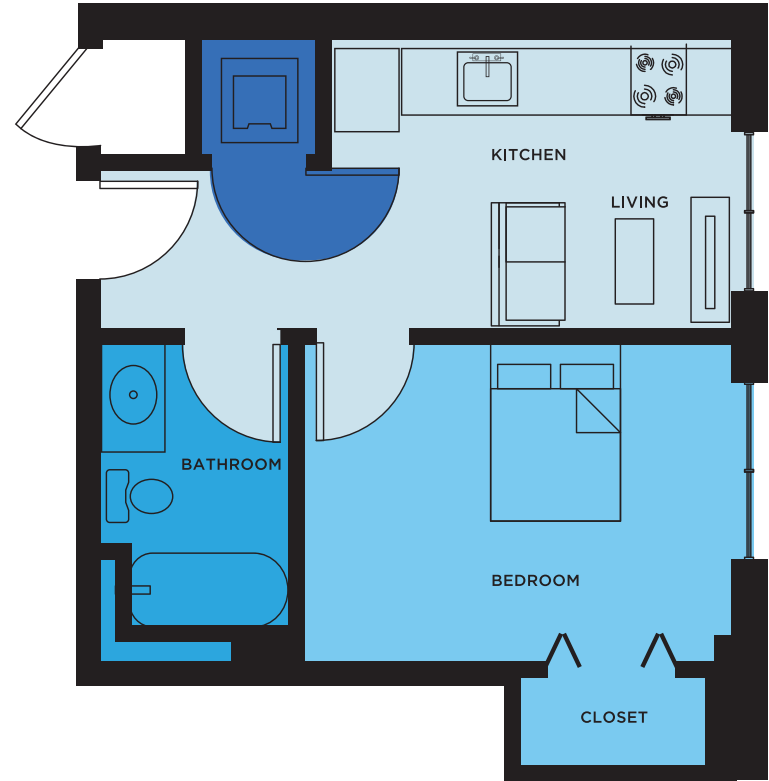

Unit A

ADAPTABLE

1 Bedroom 436 sq. ft.

LIVING/KITCHEN

BEDROOM

BATHROOM

LAUNDRY

Unit B

ADAPTABLE

1 Bedroom 336 sq. ft.

LIVING/KITCHEN

BEDROOM

BATHROOM

LAUNDRY

Unit N

ADAPTABLE

1 Bedroom 407 sq. ft.

LIVING/KITCHEN

BEDROOM

BATHROOM

LAUNDRY

Unit P

ADAPTABLE

1 Bedroom 378 sq. ft.

LIVING/KITCHEN

BEDROOM

BATHROOM

LAUNDRY

Unit Q

ADAPTABLE

1 Bedroom 524 sq. ft.

LIVING/KITCHEN