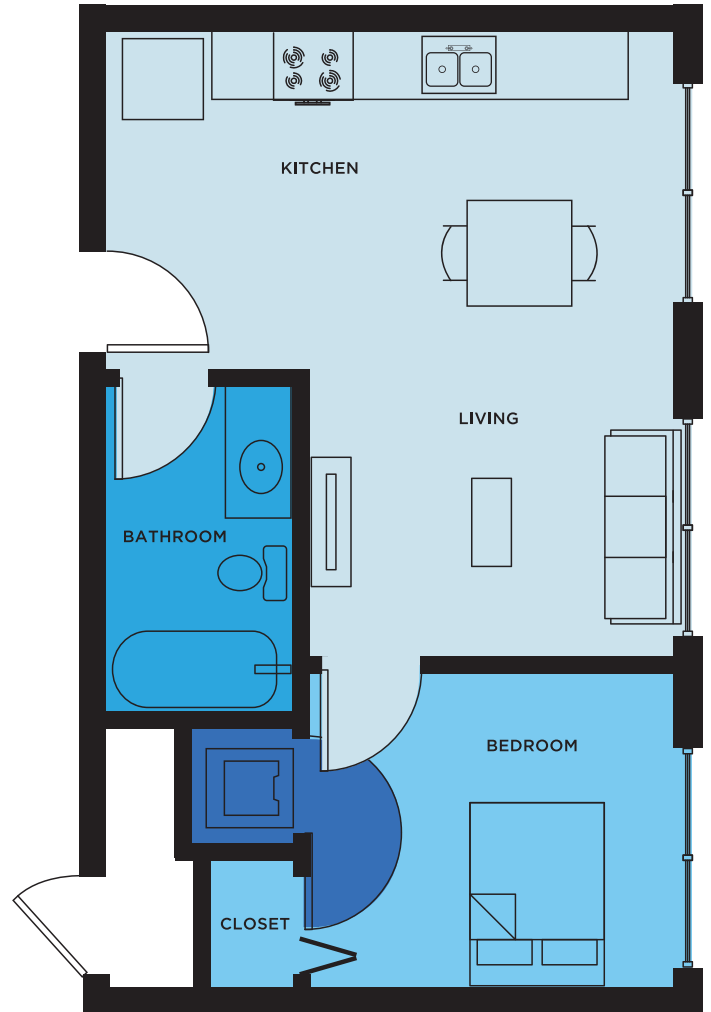

Unit A

ADAPTABLE

1 Bedroom 436 sq. ft.

LIVING/KITCHEN

BEDROOM

BATHROOM

LAUNDRY

Unit B

ADAPTABLE

1 Bedroom 426 sq. ft.

LIVING/KITCHEN

BEDROOM

BATHROOM

LAUNDRY

Unit C

ADAPTABLE

LIVING/KITCHEN

BEDROOM

BATHROOM

LAUNDRY

Unit Q

ADAPTABLE

1 Bedroom 524 sq. ft.

LIVING/KITCHEN

BEDROOM

BATHROOM

LAUNDRY

Unit R

ADAPTABLE

1 Bedroom 621 sq. ft.

LIVING/KITCHEN

BEDROOM