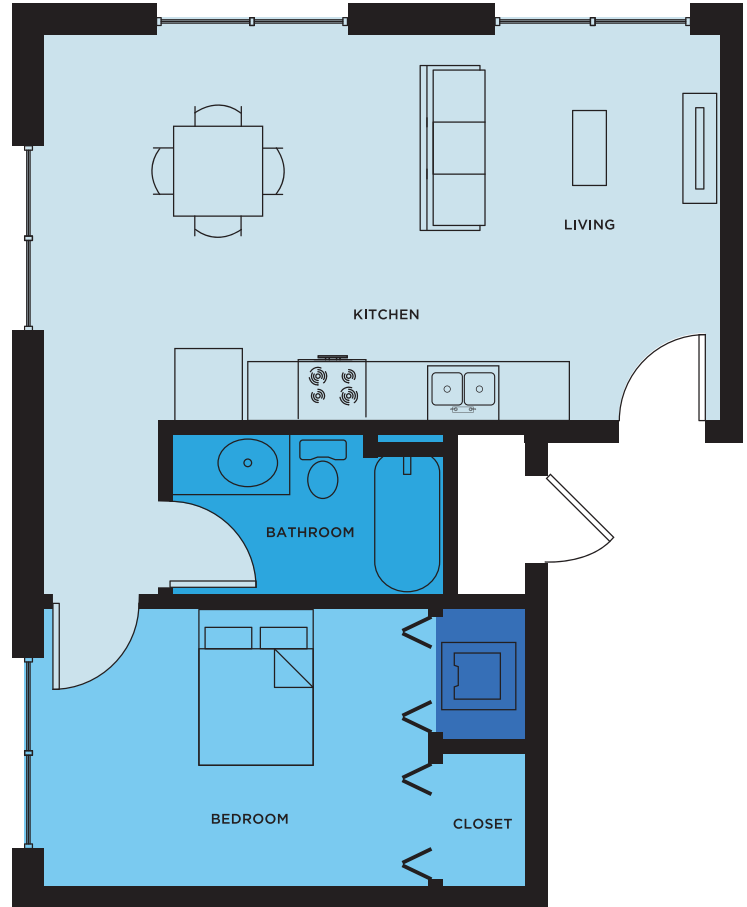

LIVING/KITCHEN

BEDROOM

BATHROOM

LAUNDRY

Unit Q

ADAPTABLE

1 Bedroom 524 sq. ft.

LIVING/KITCHEN

BEDROOM

BATHROOM

LAUNDRY

Unit R

ADAPTABLE

1 Bedroom 621 sq. ft.

LIVING/KITCHEN

BEDROOM

BATHROOM

LAUNDRY

Unit S

ADAPTABLE

1 Bedroom 462 sq. ft.

LIVING/KITCHEN

BEDROOM

BATHROOM