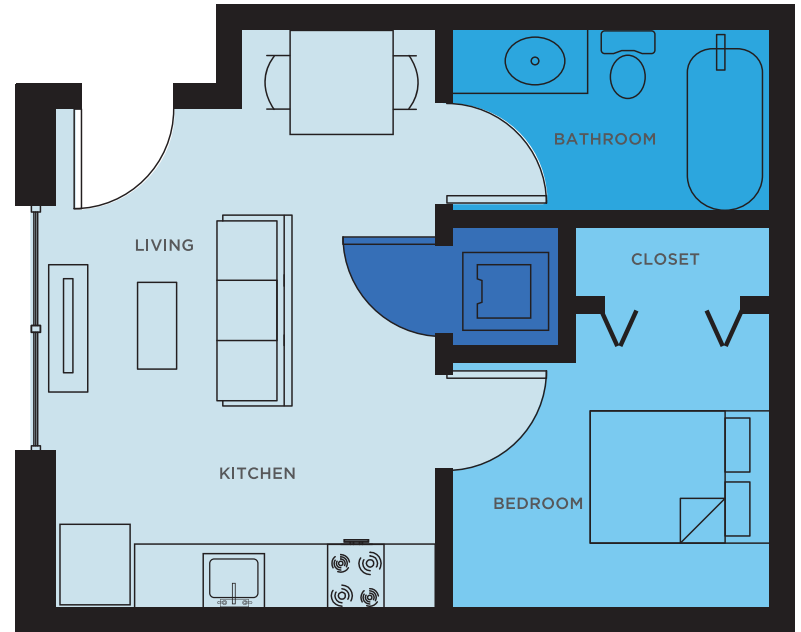

LIVING/KITCHEN

BEDROOM

BATHROOM

LAUNDRY

Unit E

ADAPTABLE

1 Bedroom 520 sq. ft.

LIVING/KITCHEN

BEDROOM

BATHROOM

LAUNDRY

Unit F

ADAPTABLE

1 Bedroom 386 sq. ft.

LIVING/KITCHEN

BEDROOM

BATHROOM

LAUNDRY

Unit H

ADAPTABLE

1 Bedroom 540 sq. ft.

LIVING/KITCHEN

BEDROOM

BATHROOM

LAUNDRY

Unit I

ACCESSIBLE

1 Bedroom 719 sq. ft.

LIVING/KITCHEN

BEDROOM

BATHROOM

LAUNDRY