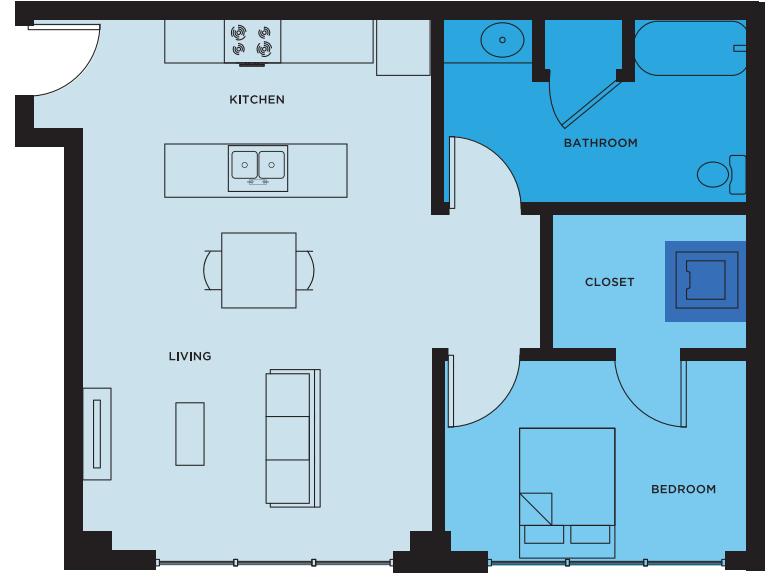

BATHROOM

LAUNDRY

Unit H

ADAPTABLE

1 Bedroom 540 sq. ft.

LIVING/KITCHEN

BEDROOM

BATHROOM

LAUNDRY

Unit I

ACCESSIBLE

1 Bedroom 719 sq. ft.

LIVING/KITCHEN

BEDROOM

BATHROOM

LAUNDRY

Unit J

ADAPTABLE

1 Bedroom 674 sq. ft.

LIVING/KITCHEN

BEDROOM

BATHROOM

LAUNDRY

Unit M

ADAPTABLE

1 Bedroom 336 sq. ft.

LIVING/KITCHEN

BEDROOM

BATHROOM

LAUNDRY

Unit N

ADAPTABLE