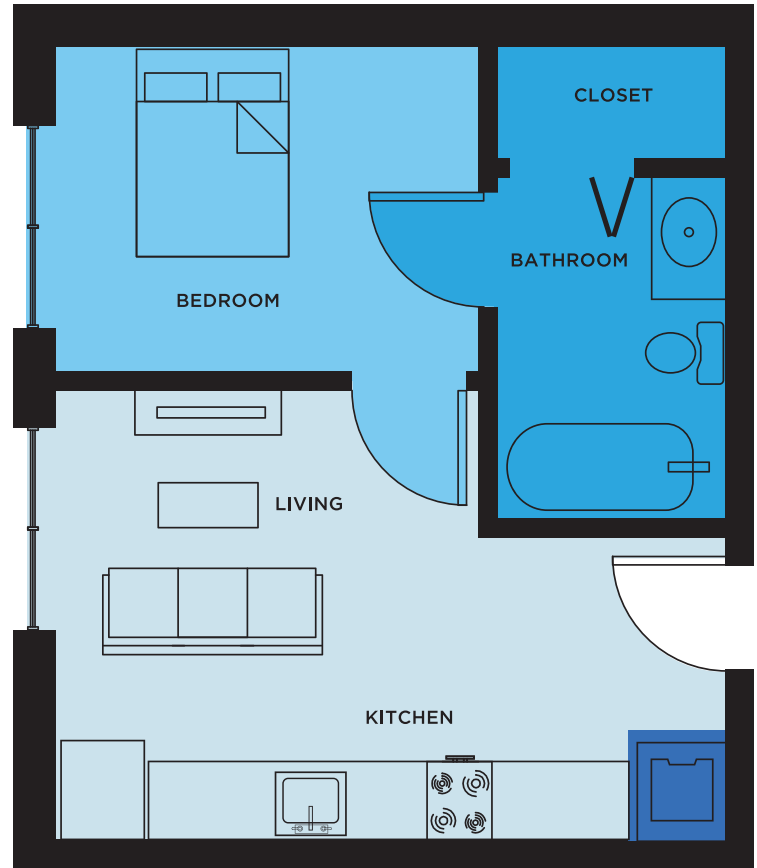

Unit A

ADAPTABLE

1 Bedroom 436 sq. ft.

LIVING/KITCHEN

BEDROOM

BATHROOM

LAUNDRY

Unit B

ADAPTABLE

1 Bedroom 336 sq. ft.

LIVING/KITCHEN

BEDROOM

BATHROOM

LAUNDRY

Unit N

ADAPTABLE

1 Bedroom 407 sq. ft.

LIVING/KITCHEN

BEDROOM

BATHROOM

LAUNDRY

Unit P

ADAPTABLE

1 Bedroom 378 sq. ft.

LIVING/KITCHEN

BEDROOM

BATHROOM

LAUNDRY

Unit Q

ADAPTABLE

1 Bedroom 524 sq. ft.

LIVING/KITCHEN